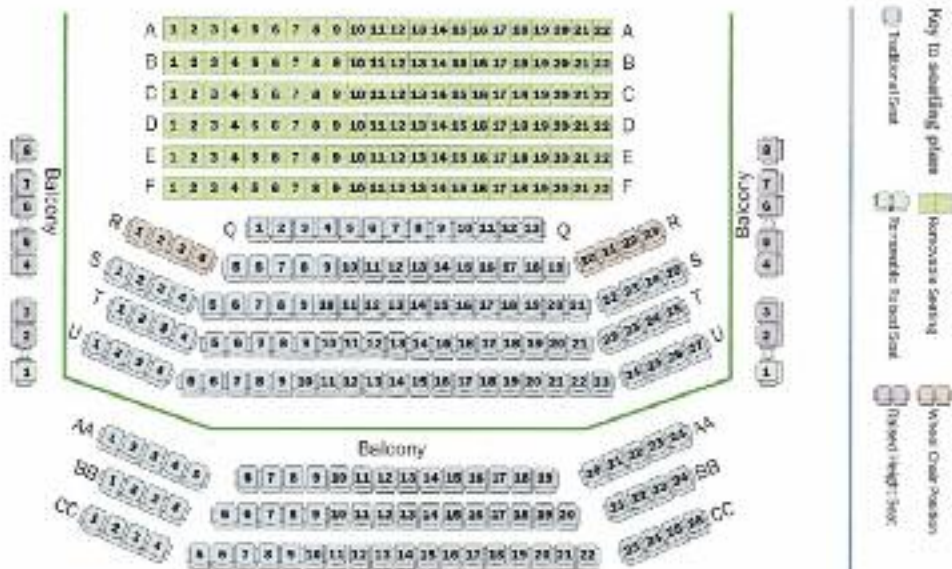

what's on | HOW TO BOOK

STAGE

Box Office The Seckford Theatre operates an online only booking system. Tickets for all shows can be found on www.seckfordtheatre.org.uk If you experience any problems please telephone us on **01394 615042**

For all the latest theatre updates please follow us on Twitter **@SeckfordTheatre**

If you wish to hire the Seckford Theatre or advertise in this brochure please contact Rachel Edwards on **01394 615042** or redwards@woodbridgeschool.org.uk

All external theatre hirers will be using their own Box Office facilities. Please see their individual adverts in this brochure on how to book tickets for these productions. Payment for these tickets must be made directly to the hirers and not the Seckford Theatre.

Facilities Please contact the ticket provider for further details or to book a facility.

There is a fully licensed bar which normally opens an hour before the advertised performance time. Interval drinks may be pre-ordered from the bar.

Please note that smoking is not permitted in any part of the Seckford Theatre.